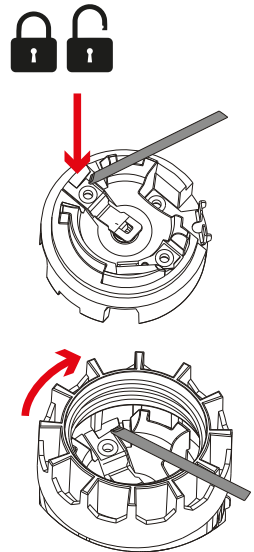

art KBR27AL...

Creative-Cables S.p.A.
Lungo Dora Colletta 113/9 - 10153 Torino - Italy

E27 Thermoplastic Lampholder
4 A - 250 V - T 180° C - IP20
FOR BUILDING IN
FOR CLASS I LUMINAIRES

TUTORIAL

1

2

3

4

5

6

7

8

9

10

11 A

11 B