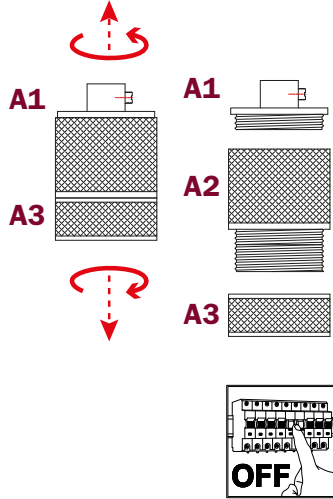

art KBR27AL...

Creative-Cables S.p.A.
Lungo Dora Colletta 113/9 - 10153 Torino - Italy

E27 Thermoplastic Lampholder
4 A - 250 V - T 180° C - IP20
FOR BUILDING IN
FOR CLASS I LUMINAIRES

TUTORIAL

1

2

3

4

5

6

7

8

9

10

11 A

11 B