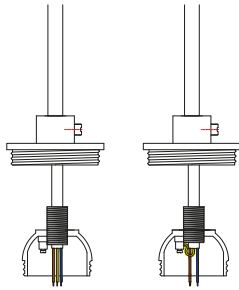

art KBR27AL...

Creative-Cables S.p.A.
Lungo Dora Colletta 113/9 - 10153 Torino - Italy

E27 Thermoplastic Lampholder
4 A - 250 V - T 180° C - IP20
FOR BUILDING IN
FOR CLASS I LUMINAIRES

TUTORIAL

1

2

3

4

5

6

7

8

9

10

11 A

11 B