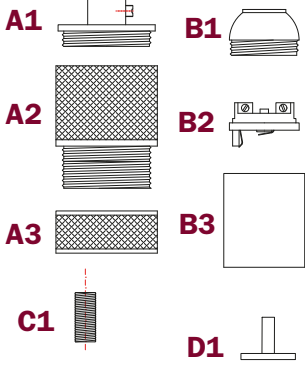

art KBR27AL...

Creative-Cables S.p.A.
Lungo Dora Colletta 113/9 - 10153 Torino - Italy

E27 Thermoplastic Lampholder
4 A - 250 V - T 180° C - IP20
FOR BUILDING IN
FOR CLASS I LUMINAIRES

TUTORIAL

1

2

3

4

5

6

7

8

9

10

11 A

11 B