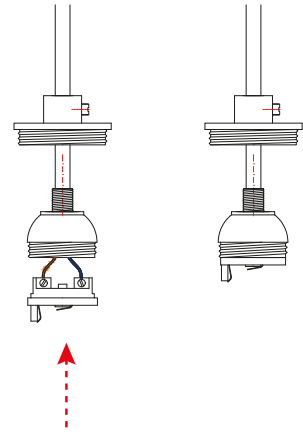

art KBR27AL...

Creative-Cables S.p.A.
Lungo Dora Colletta 113/9 - 10153 Torino - Italy

E27 Thermoplastic Lampholder
4 A - 250 V - T 180° C - IP20
FOR BUILDING IN
FOR CLASS I LUMINAIRES

TUTORIAL

1

2

3

4

5

6

7

8

9

10

11 A

11 B