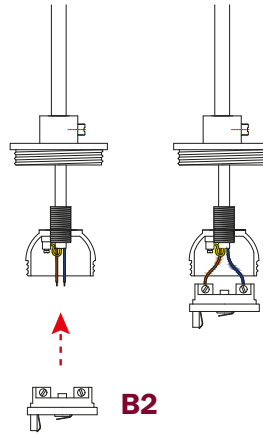

art KBR27AL...

Creative-Cables S.p.A.
Lungo Dora Colletta 113/9 - 10153 Torino - Italy

E27 Thermoplastic Lampholder
4 A - 250 V - T 180° C - IP20
FOR BUILDING IN
FOR CLASS I LUMINAIRES

TUTORIAL

1

2

3

4

5

6

7

8

9

10

11 A

11 B