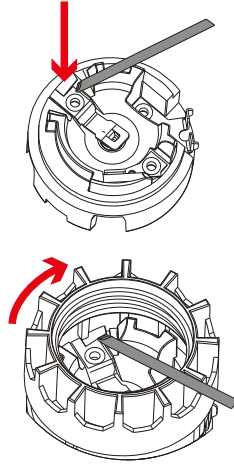

art KBR27AL...

Creative-Cables S.p.A.
Lungo Dora Colletta 113/9 - 10153 Torino - Italy

E27 Thermoplastic Lampholder
4 A - 250 V - T 180° C - IP20
FOR BUILDING IN
FOR CLASS I LUMINAIRES

TUTORIAL

1

2

3

4