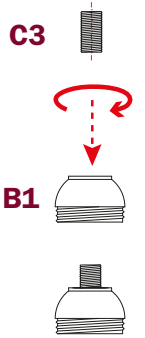

art KBR27AL...

Creative-Cables S.p.A.
Lungo Dora Colletta 113/9 - 10153 Torino - Italy

E27 Thermoplastic Lampholder
4 A - 250 V - T 180° C - IP20
FOR BUILDING IN
FOR CLASS I LUMINAIRES

TUTORIAL

1

2

3

4

5

6

7

8

9

10

11 A

11 B