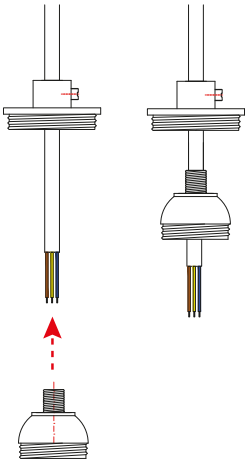

art KBR27AL...

Creative-Cables S.p.A.
Lungo Dora Colletta 113/9 - 10153 Torino - Italy

E27 Thermoplastic Lampholder
4 A - 250 V - T 180° C - IP20
FOR BUILDING IN
FOR CLASS I LUMINAIRES

TUTORIAL

1

2

3

4