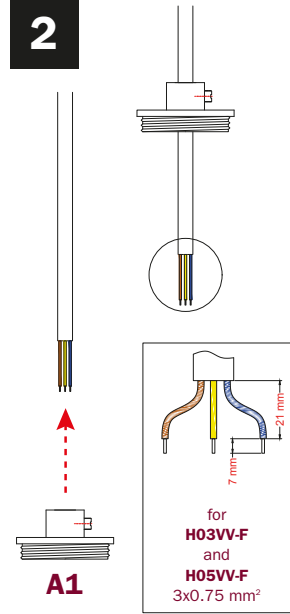

art KBR27AL...

Creative-Cables S.p.A.
Lungo Dora Colletta 113/9 - 10153 Torino - Italy

E27 Thermoplastic Lampholder
4 A - 250 V - T 180° C - IP20
FOR BUILDING IN
FOR CLASS I LUMINAIRES

TUTORIAL

1

2

3

4

5

6

7

8

9

10

11 A

11 B